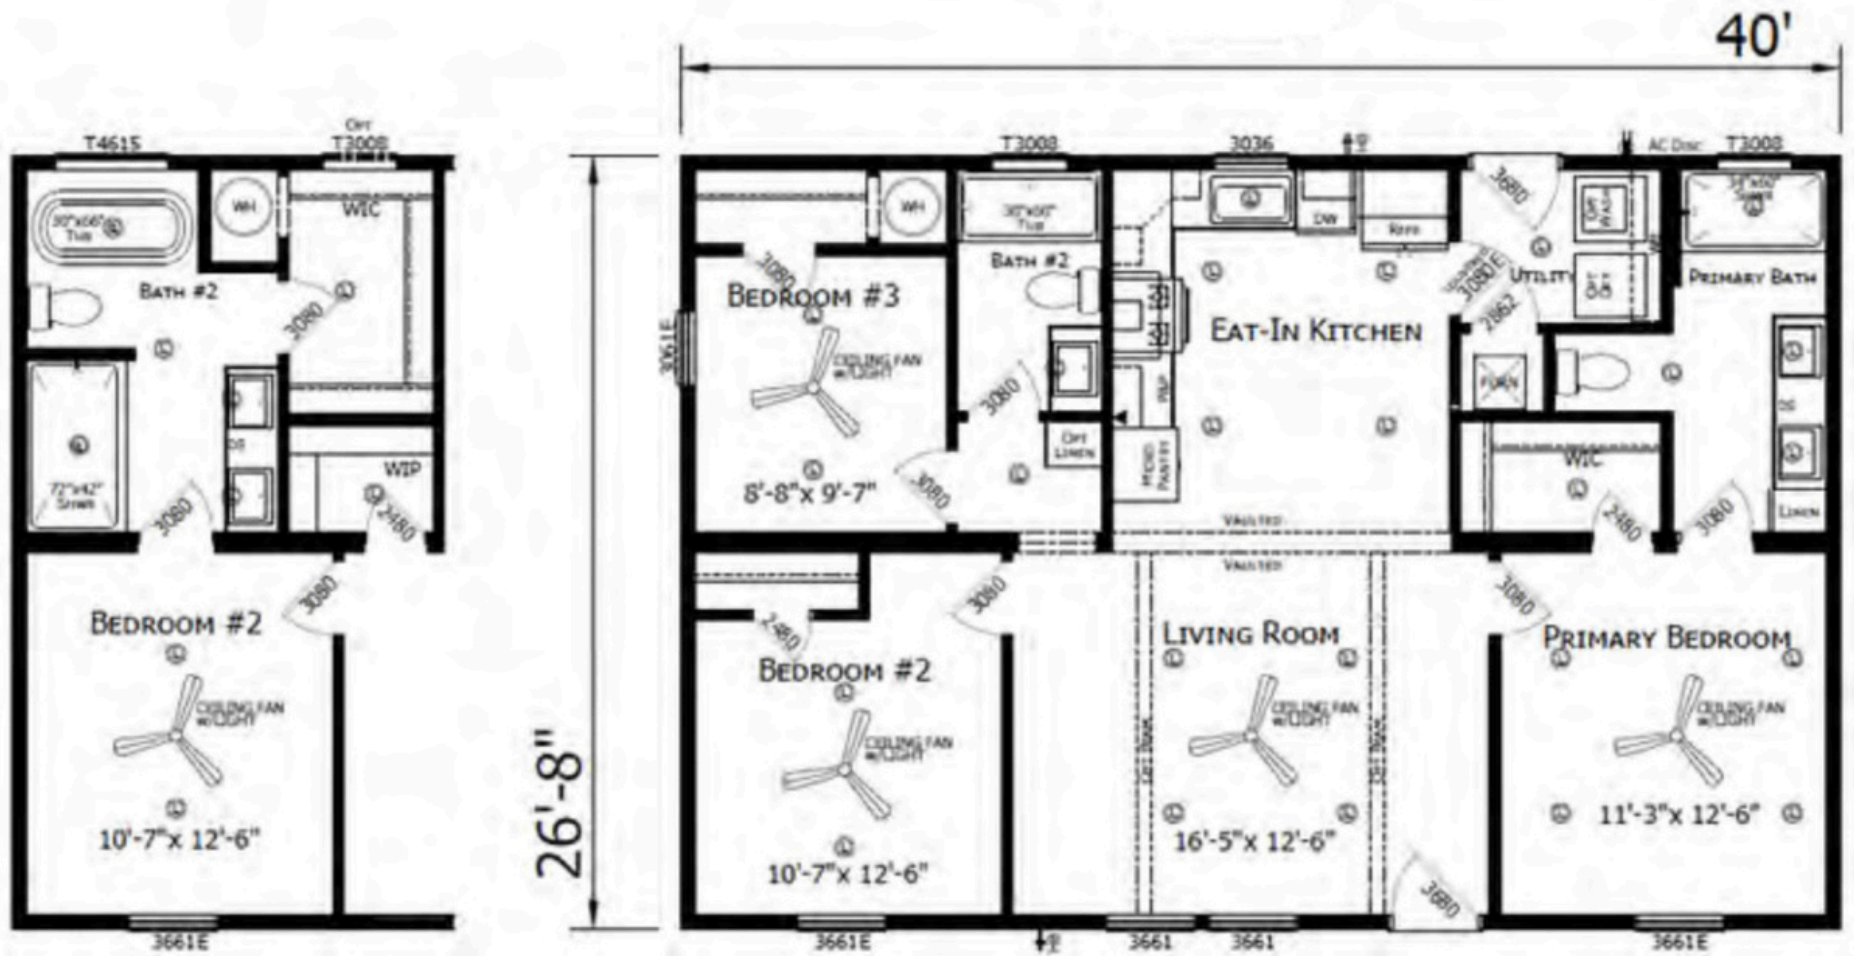

OPT 2 BEDROOM

3 Bed | 2 Bath | 1067 SQ. FT.