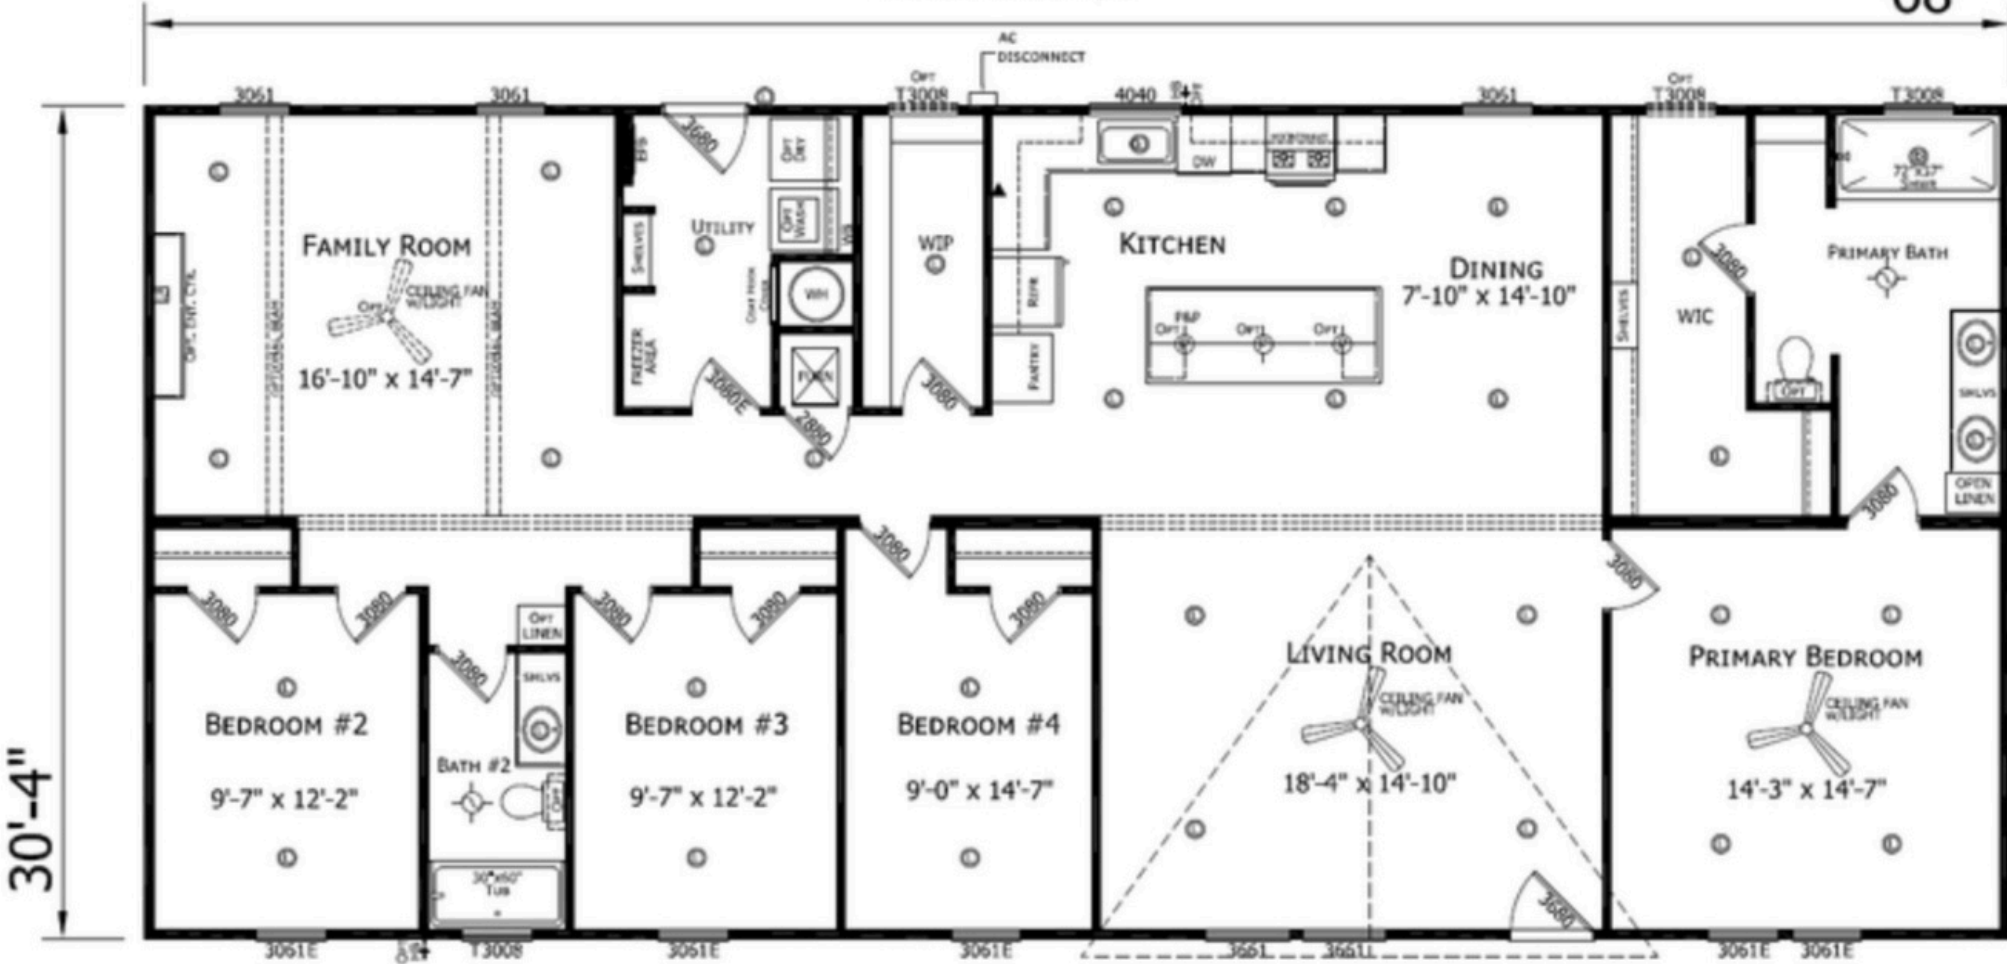

NOTE: LINO T/O

68'

30'-4"

HENDERSON
HOME & LAND