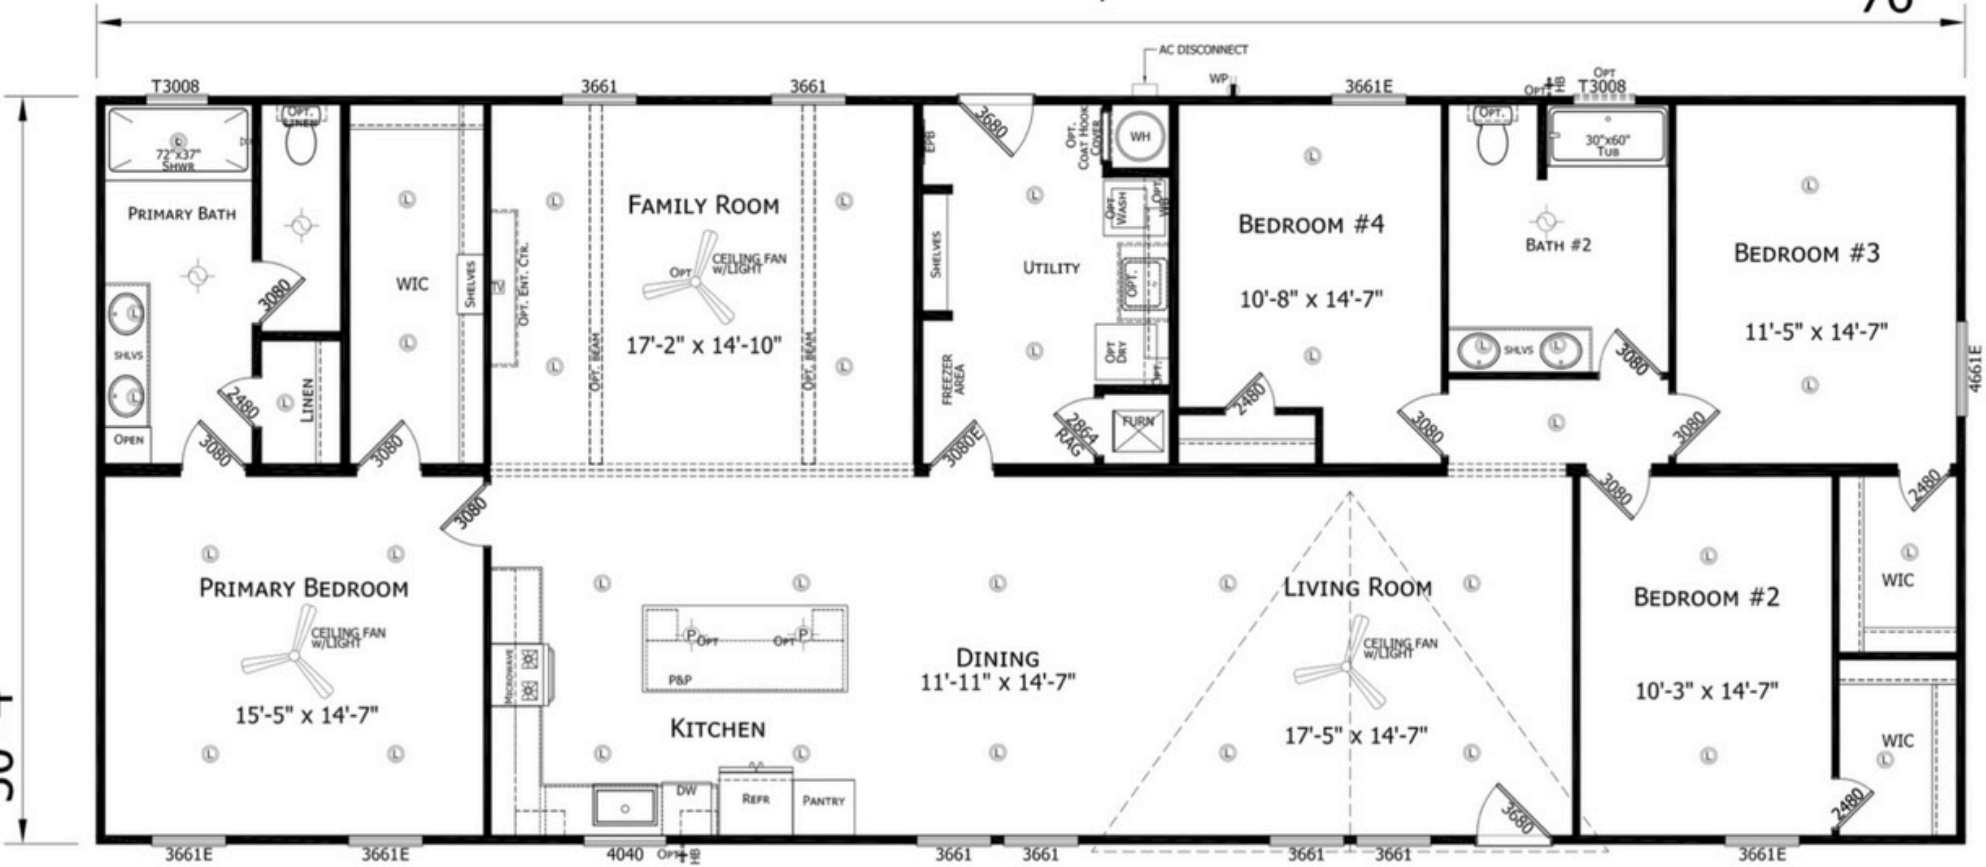

NOTE: LINO T/O

76'

30'-4"

HENDERSON
HOME & LAND